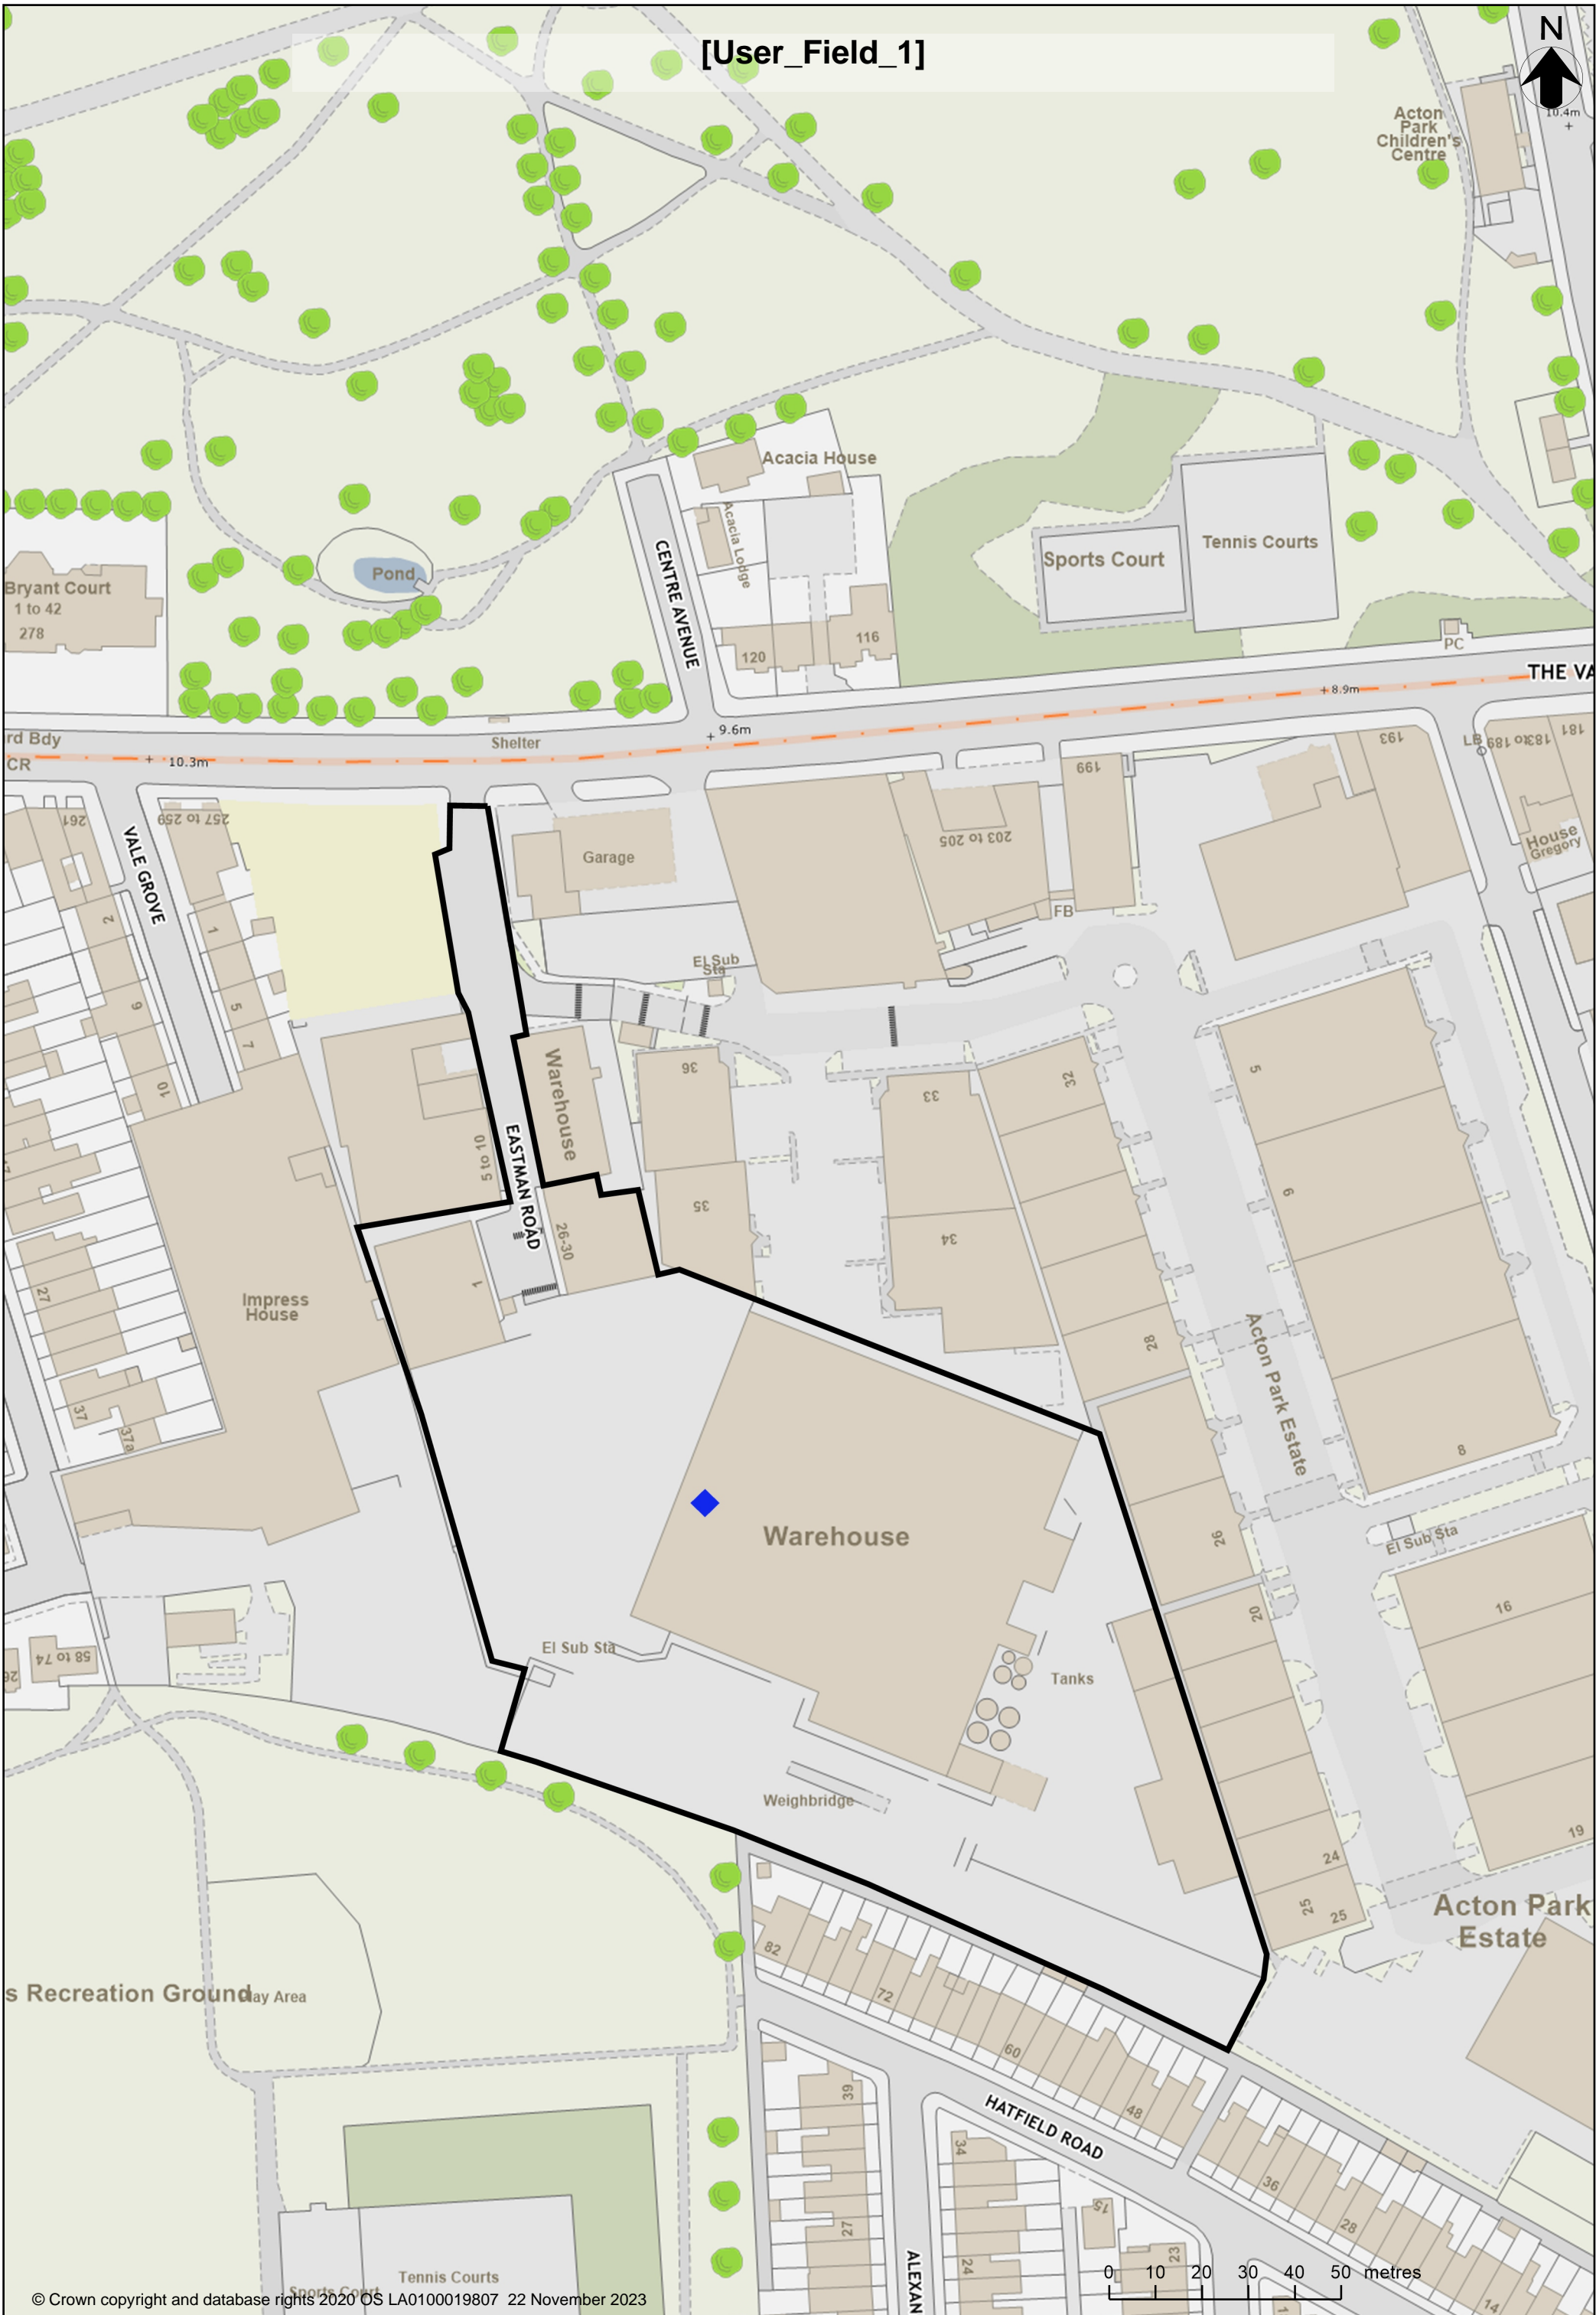

[User_Field_1]

Acton Park Children's Centre

Acacia House

Sports Court

Tennis Courts

CENTRE AVENUE

Bryant Court
1 to 42
278

Pond

120

116

THE VA

rd Bdy
CR + 10.3m

Shelter

+ 9.6m

+ 8.9m

VALE GROVE